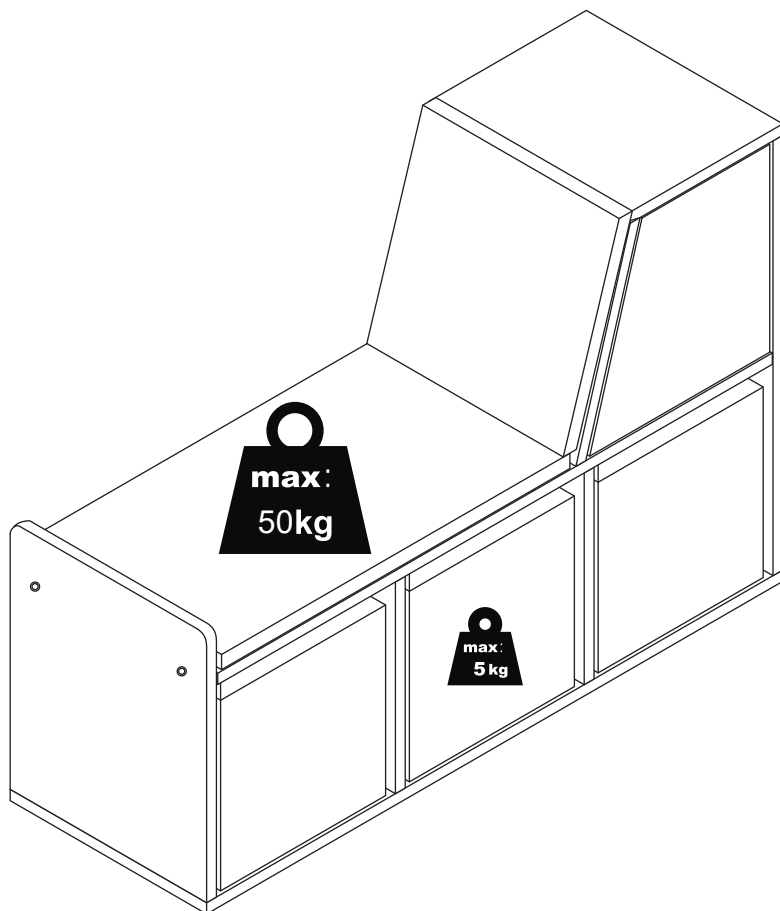

CREATE, EXPLORE, SURVIVE

MINECRAFT

BY
 **phoenix**
smart living concepts

ITEM: 735142MC

88x30x60.5cm

EXTORTION OVERVIEW

①x1

②x1

③x1

④x1

⑤x2

⑥x1

⑦x1

⑧x1

⑨x1

⑩x1

⑪x3

⑫x1

⑬x1

Ax8

6x35mm

Bx8

15x10mm

Cx20

6x30mm

Dx10

4x35mm

Ex16

3x12mm

Fx1

Gx1

Hx1