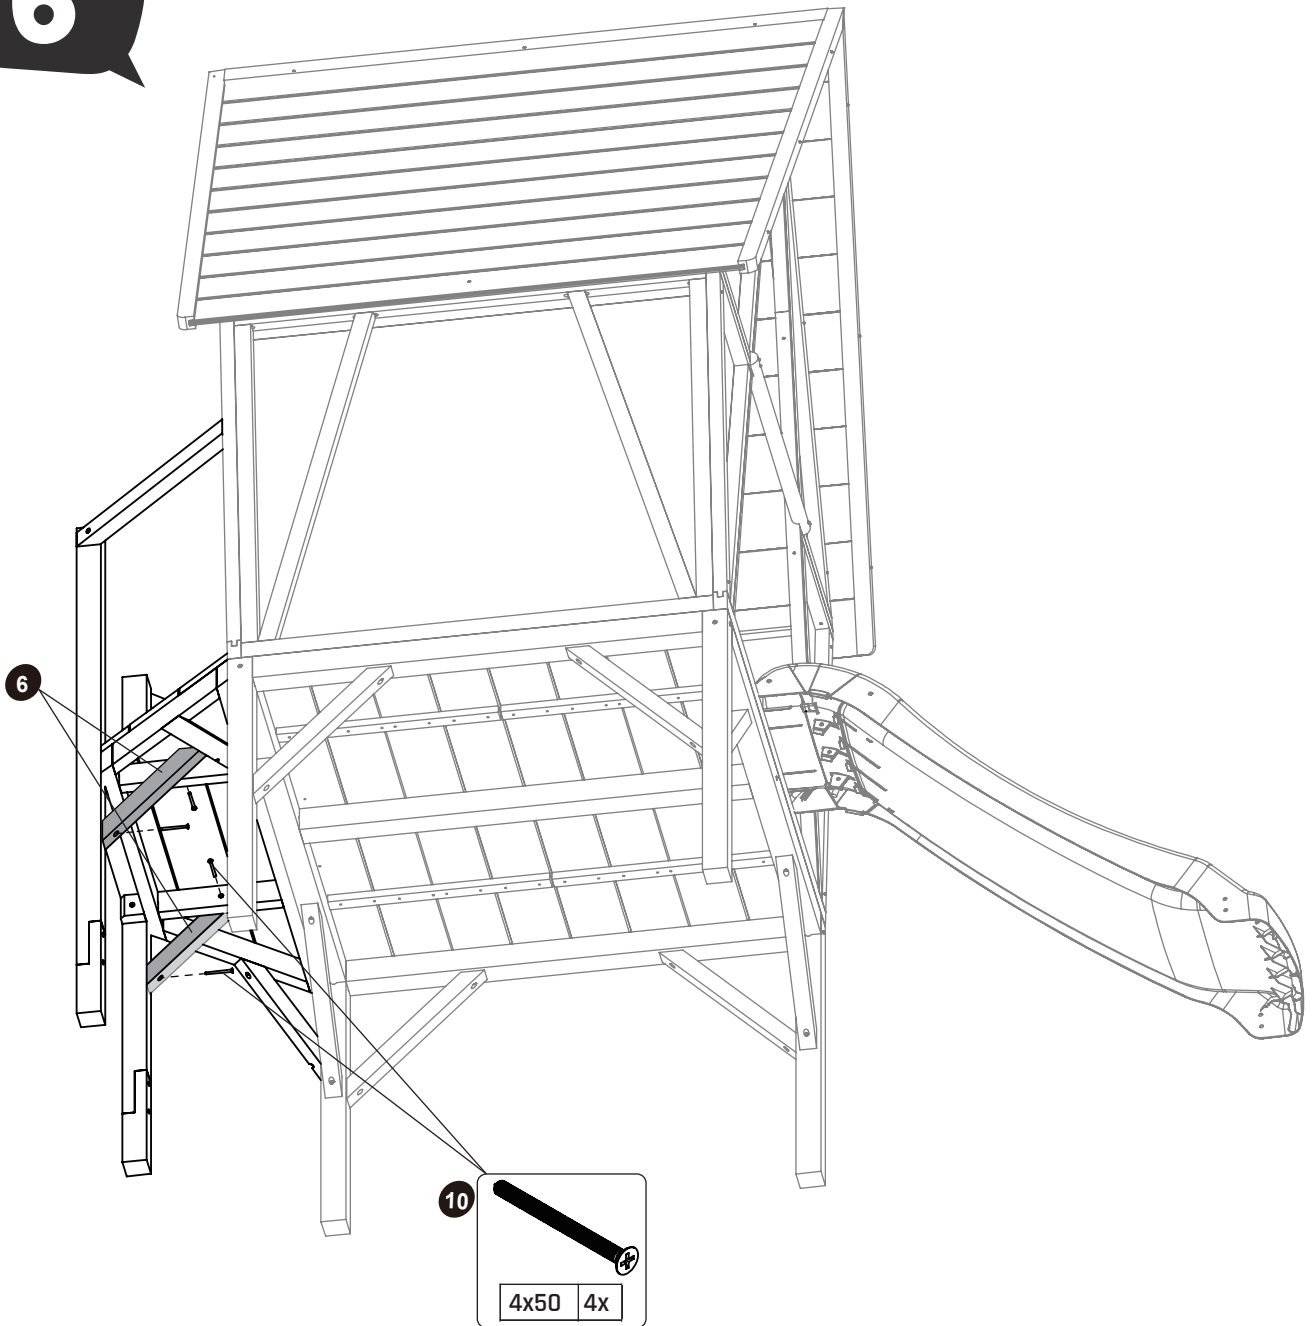

Φ4x70 2x

4

5

Playhouse

EXIT Yuki 350 / 550

6

7

8