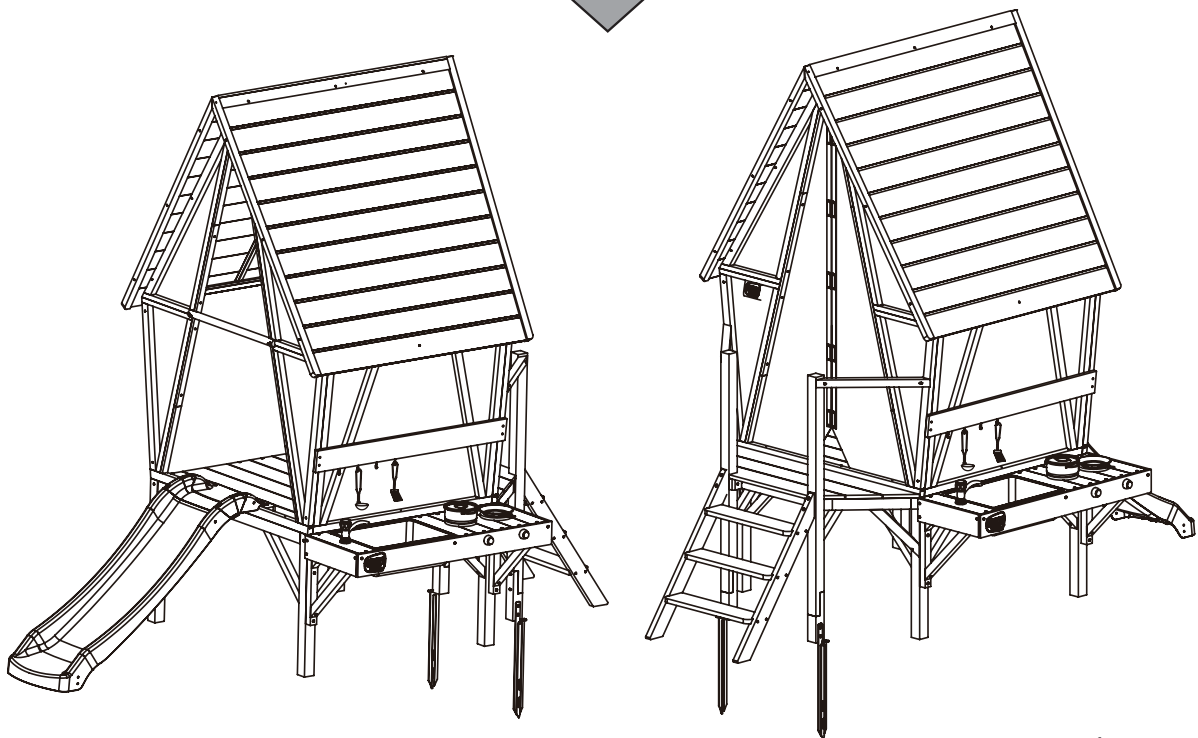

10

EXIT Yuki 350 Playhouse

50.54.03.50