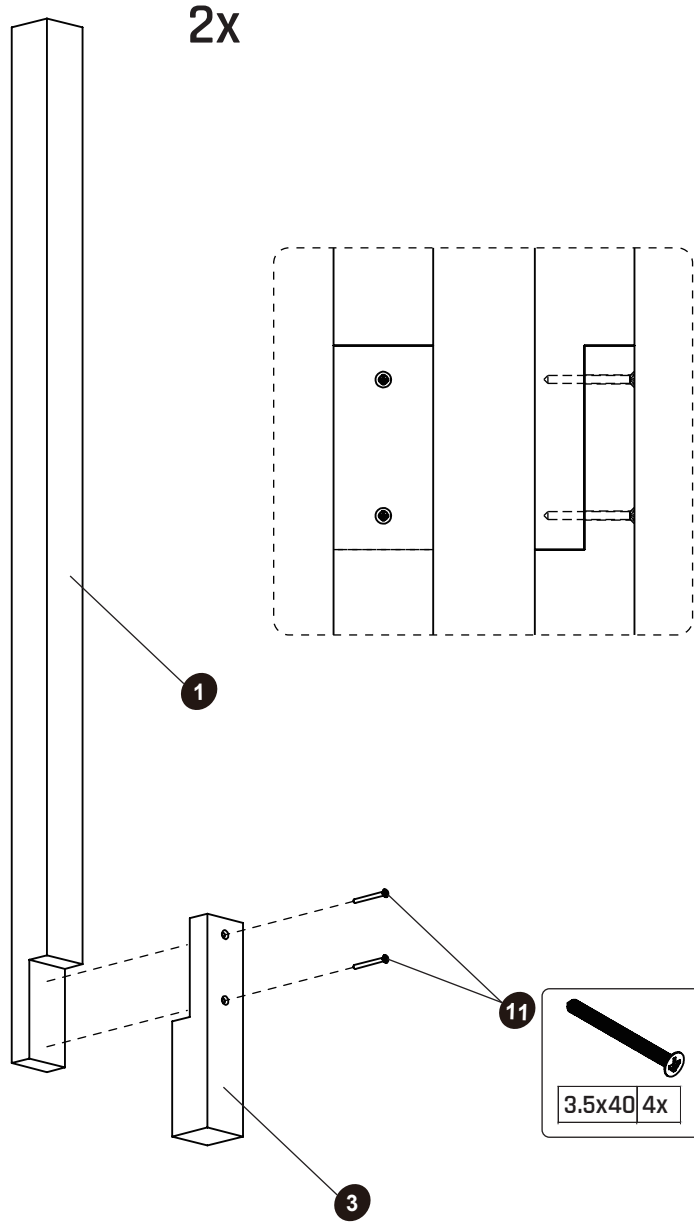

EXIT Yuki 350 Playhouse

50.54.03.50

Unit: mm

**User manual
inside**

EXIT Yuki Balcony Frame 350 / 550

50.90.54.00

50.90.54.00

1