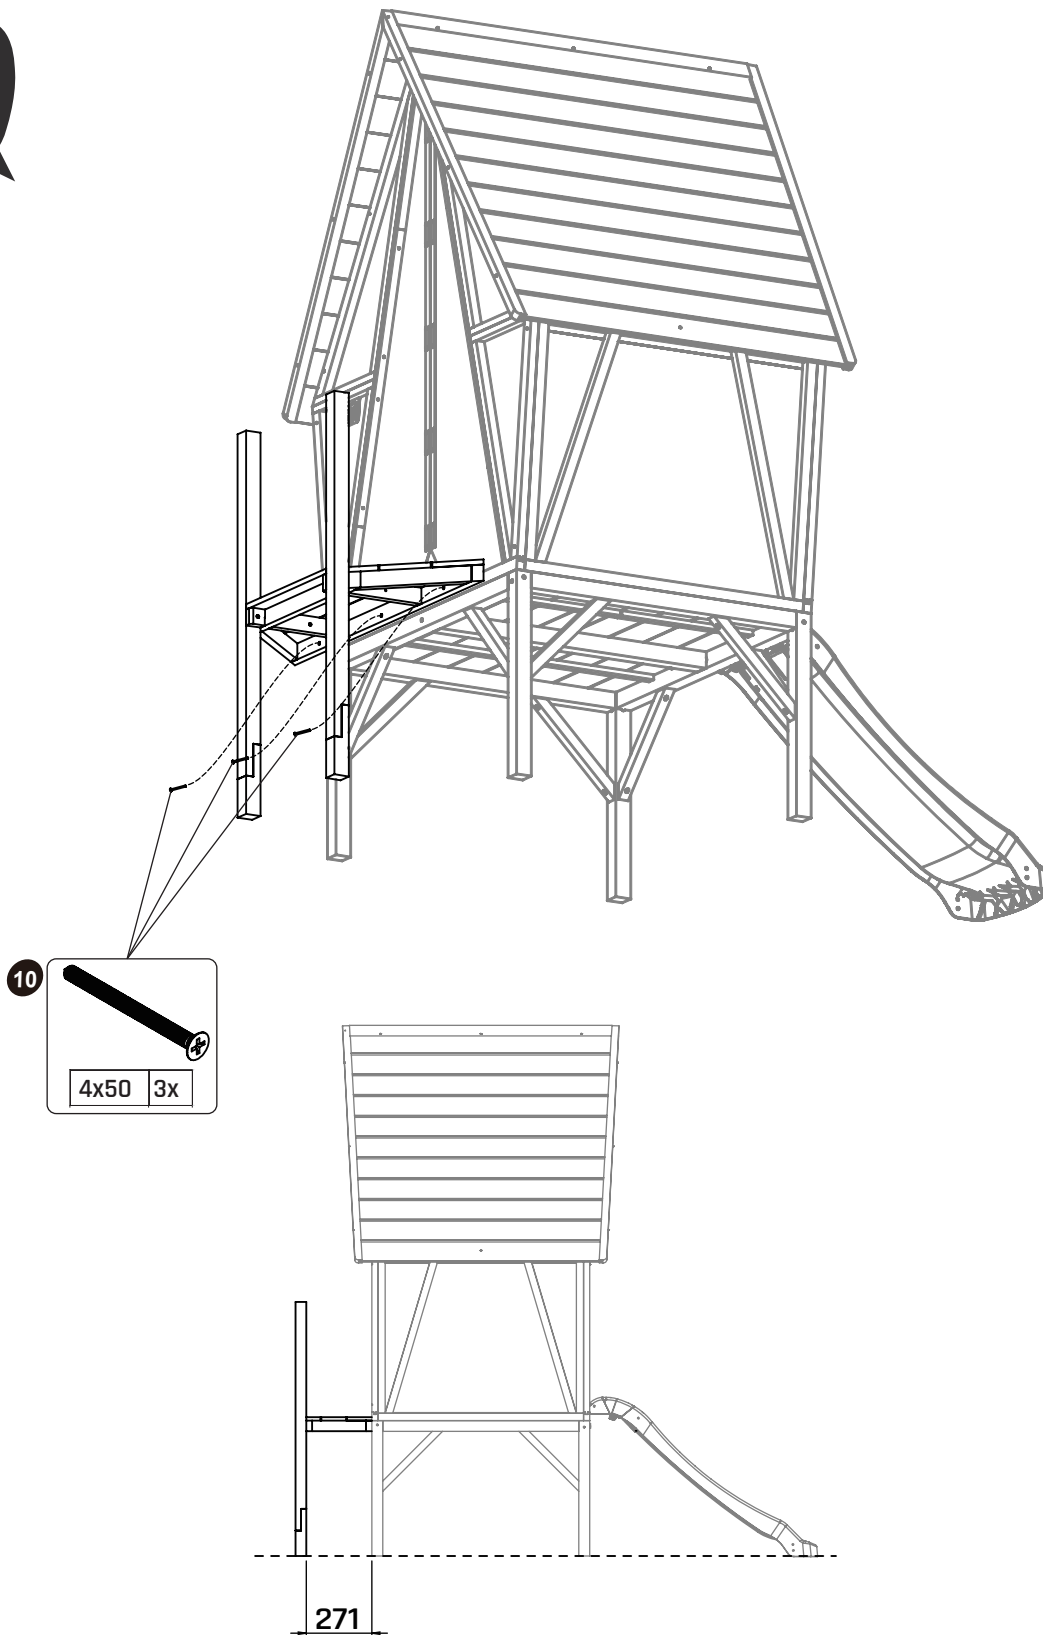

Φ4x70 2x

4

5

Playhouse

EXIT Yuki 350 / 550

6

7

8