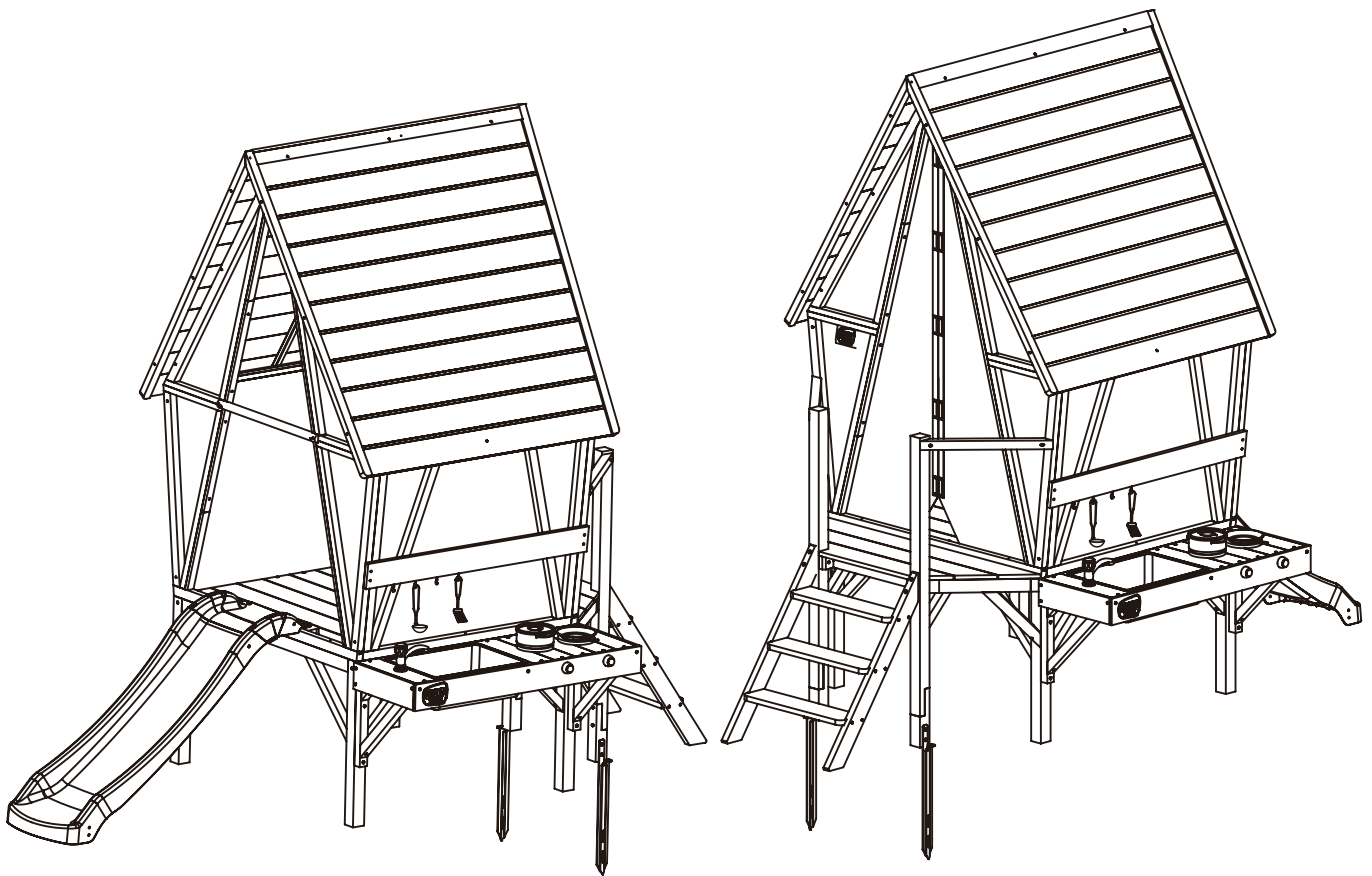

EXIT Yuki 350 Playhouse

50.54.03.50

	+		+		+	
<p>EXIT Yuki 100 Playhouse 50.54.01.00</p>		<p>EXIT Frame 300 50.90.03.00</p>		<p>EXIT Yuki Balcony Frame 350 / 550 50.90.54.00</p>		<p>EXIT Yummy 50 Mud Kitchen 51.10.00.00</p>