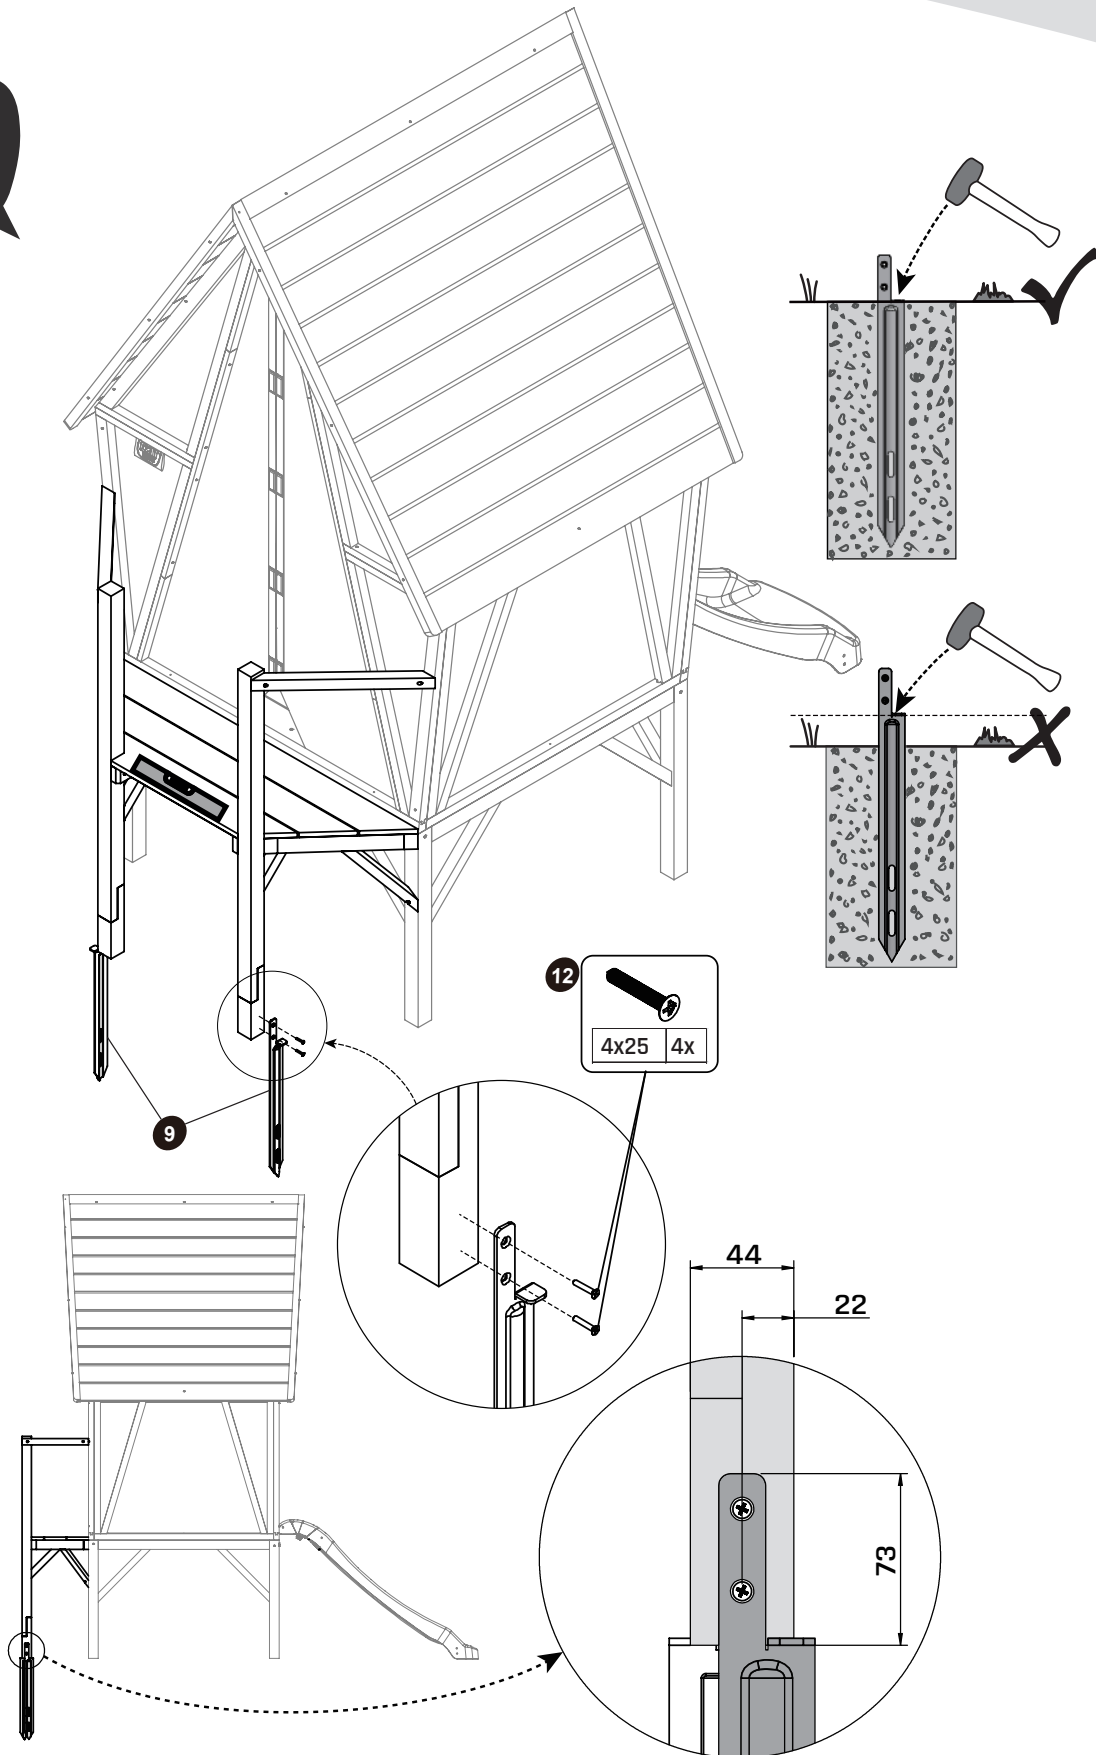

Φ4x70 2x

4

5

Playhouse

EXIT Yuki 350 / 550

6

7

8