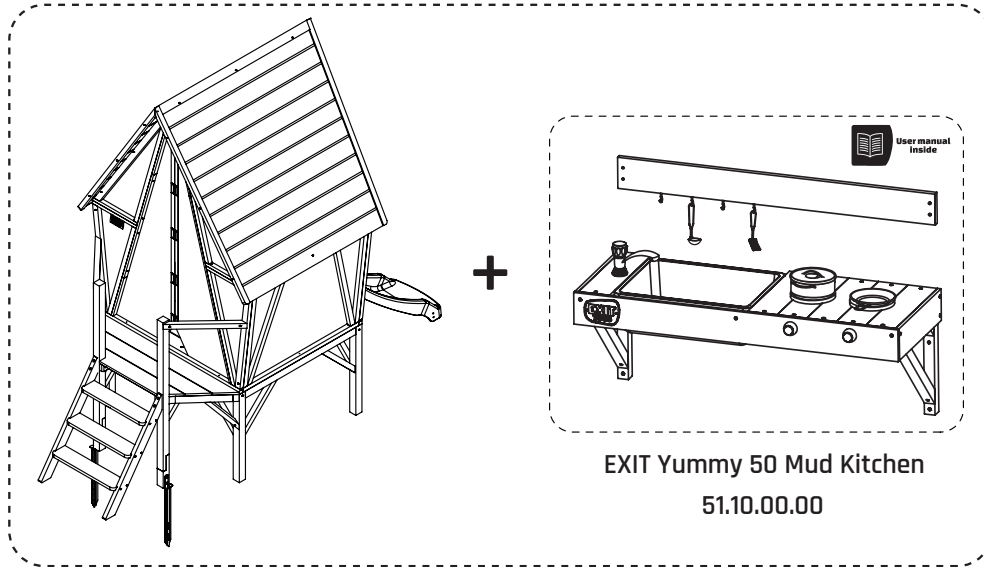

Φ4x70 2x

4

5

Playhouse

EXIT Yuki 350 / 550

6

7

8

9

10

EXIT Yuki 350 Playhouse

50.54.03.50

EXIT Yuki 550 Playhouse
50.54.05.50

EXIT Yuki 100 Playhouse
50.54.01.00

+

EXIT Frame 500
50.90.05.00