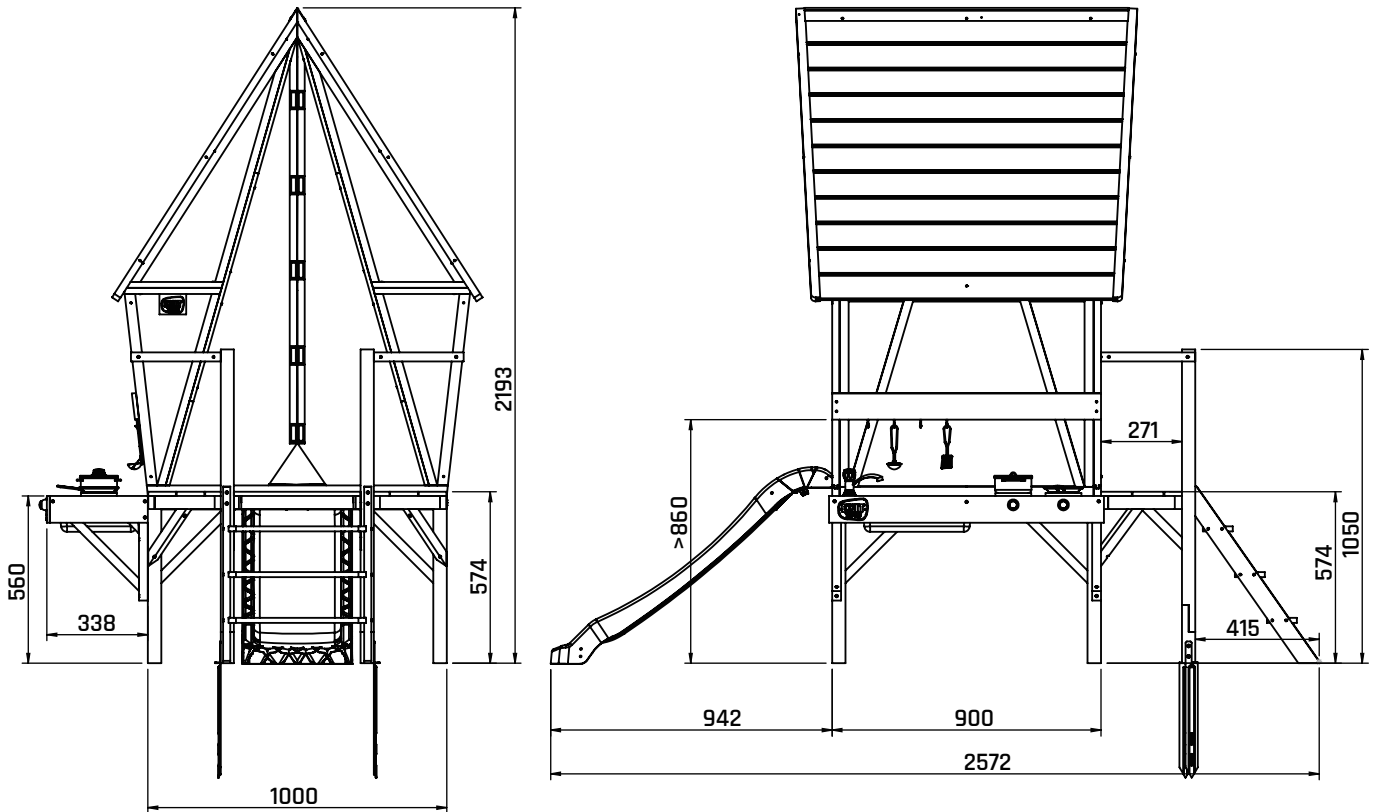

EXIT Yuki 350 Playhouse

50.54.03.50

Unit: mm

**User manual
inside**

EXIT Yuki Balcony Frame 350 / 550

50.90.54.00

50.90.54.00

1