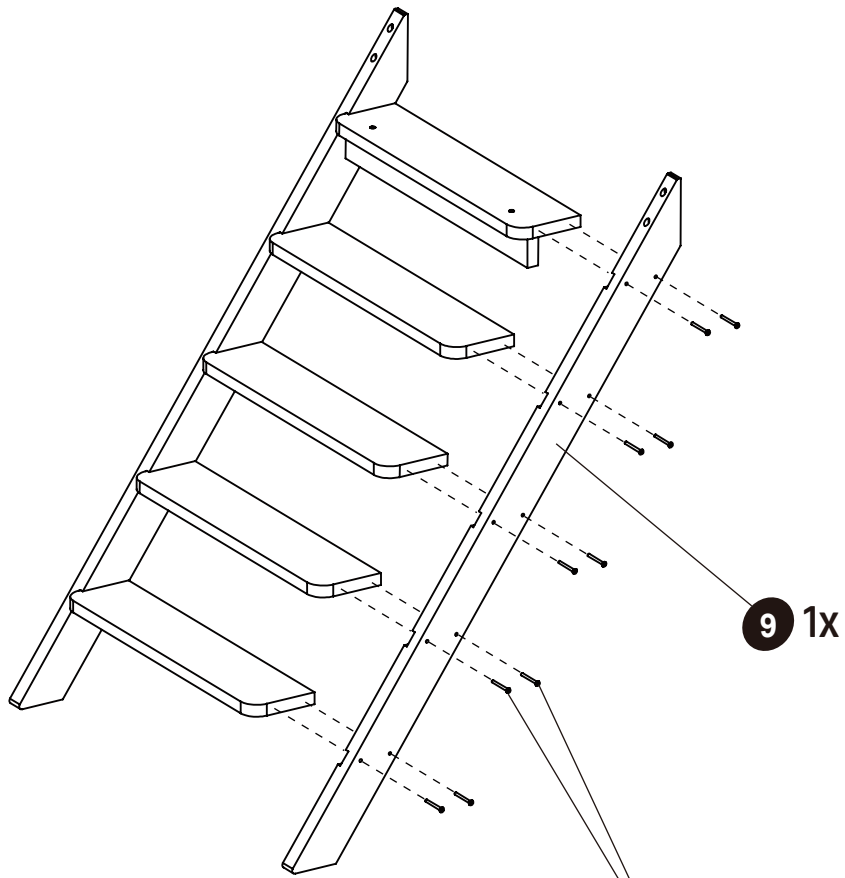

14

15

16

17

User manual
inside

EXIT Yuki Balcony Frame 350 / 550

50.90.54.00

<p>1</p> <p>68.75.65.01 2x</p>	<p>2</p> <p>68.75.65.02 2x</p>	<p>3</p> <p>68.75.65.03 2x</p>
<p>4</p> <p>68.75.65.04 1x *</p>	<p>5</p> <p>68.75.65.05 2x</p>	<p>6</p> <p>68.75.65.06 2x</p>
<p>7</p> <p>68.75.65.07 1x</p>	<p>8</p> <p>68.75.65.08 1x</p>	<p>9</p> <p>52.99.01.00 2x</p>