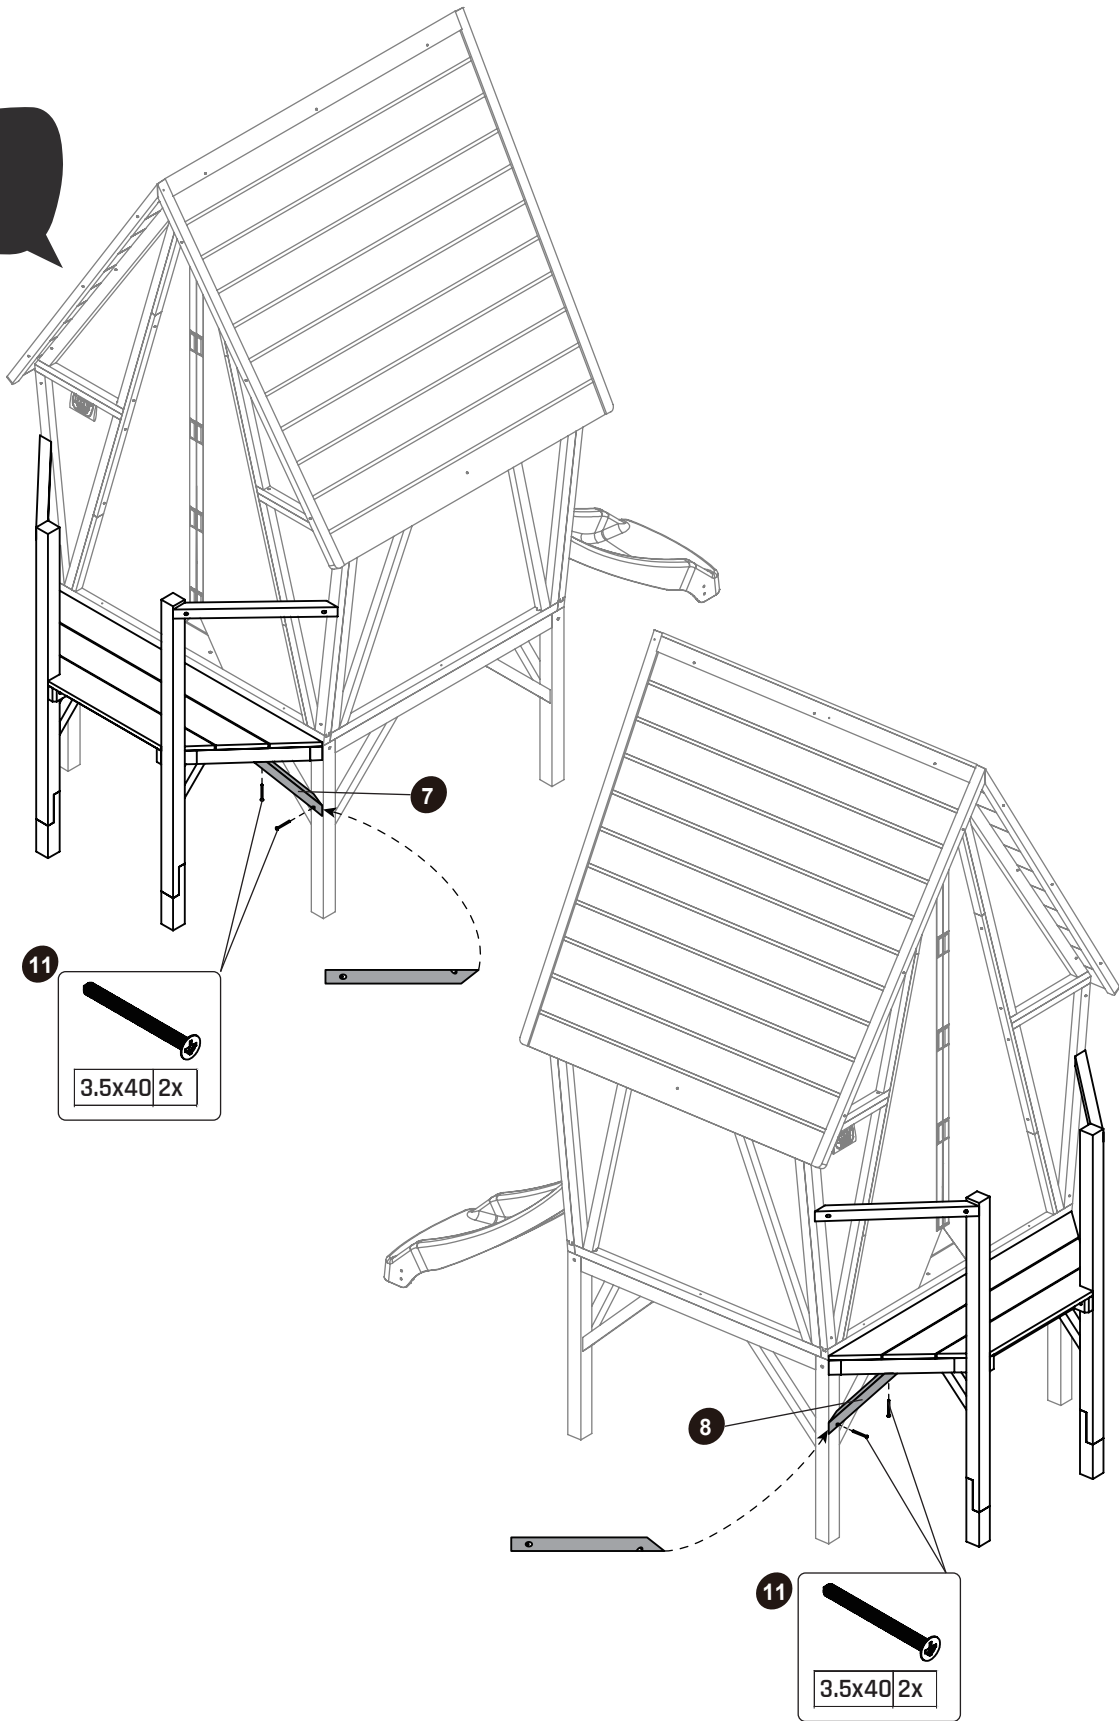

Φ4x70 2x

4

5

Playhouse

EXIT Yuki 350 / 550

6

7

8