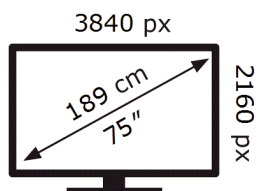

ENERG

Samsung

GU75U7079FU

138 kWh/1000h

ABCDEF **G**

199 kWh/1000h

2019/2013