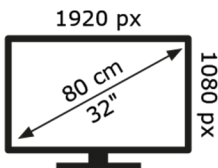

ENERG

TELEFUNKEN

XF32N750M

26 kWh/1000h

50716448

2019/2013