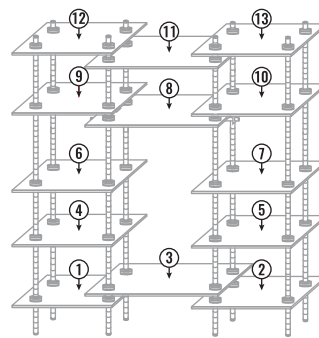

# STANDARD SHELF

STANDARD S: 8422305947460  
STANDARD L: 8422305947453

**!** Plan ahead. Build the shelves from bottom to top.

01

02

03

04

05

06

07

**COMBINATION POSSIBILITIES:**

**!** When building the KIT SHELVES, plan ahead and keep in mind the order of the shelves. Start from bottom to top.

STANDARD L + STANDARD L EXTENSION

WARDROBE STANDARD L WARDROBE

STANDARD STANDARD L STANDARD L EXTENSION

STANDARD DESK STANDARD S EXTENSION

STANDARD S WARDROBE STANDARD S EXTENSION

STANDARD STANDARD L STANDARD S EXTENSION

STANDARD L DESK STANDARD L EXTENSION

STANDARD L WARDROBE STANDARD L EXTENSION