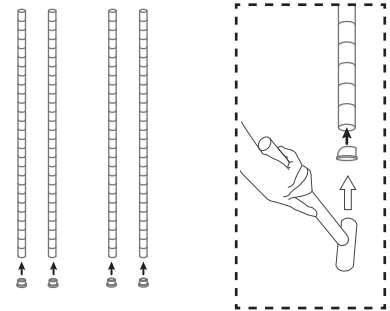

# STANDARD SHELF

STANDARD S: 8422305947460  
STANDARD L: 8422305947453

**!** Plan ahead. Build the shelves from bottom to top.

01

02

03

04

05

06

07

**COMBINATION POSSIBILITIES:**

**!** When building the KIT SHELVES, plan ahead and keep in mind the order of the shelves. Start from bottom to top.

STANDARD L + STANDARD L EXTENSION

WARDROBE STANDARD L WARDROBE