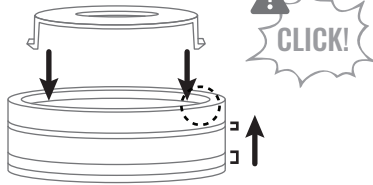

# STANDARD SHELF

STANDARD S: 8422305947460  
STANDARD L: 8422305947453

**!** Plan ahead. Build the shelves from bottom to top.

01

02

03

04

05

06

07

**COMBINATION POSSIBILITIES:**

**!** When building the KIT SHELVES, plan ahead and keep in mind the order of the shelves. Start from bottom to top.

STANDARD L + STANDARD L EXTENSION

WARDROBE STANDARD L WARDROBE