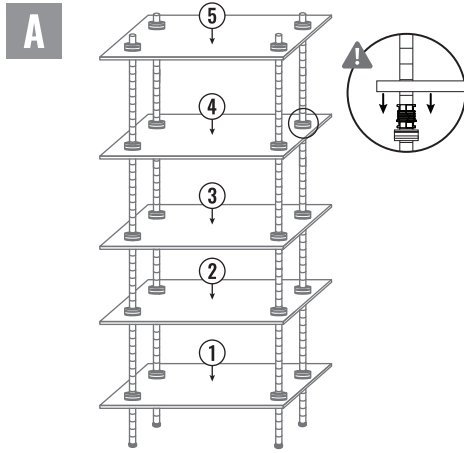

# STANDARD SHELF

STANDARD S: 8422305947460  
STANDARD L: 8422305947453

**!** Plan ahead. Build the shelves from bottom to top.

01

02

03

04

05

06

07

**COMBINATION POSSIBILITIES:**

**!** When building the KIT SHELVES, plan ahead and keep in mind the order of the shelves. Start from bottom to top.

STANDARD L + STANDARD L EXTENSION

WARDROBE STANDARD L WARDROBE