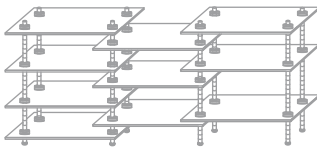

# STANDARD SHELF

STANDARD S: 8422305947460  
STANDARD L: 8422305947453

**!** Plan ahead. Build the shelves from bottom to top.

01

02

03

04

05

06

07

**COMBINATION POSSIBILITIES:**

**!** When building the KIT SHELVES, plan ahead and keep in mind the order of the shelves. Start from bottom to top.

STANDARD L + STANDARD L EXTENSION

WARDROBE STANDARD L WARDROBE

STANDARD STANDARD L STANDARD L EXTENSION

STANDARD DESK STANDARD S EXTENSION

STANDARD S WARDROBE STANDARD S EXTENSION

STANDARD STANDARD L STANDARD S EXTENSION

STANDARD L DESK STANDARD L EXTENSION

STANDARD L WARDROBE STANDARD L EXTENSION