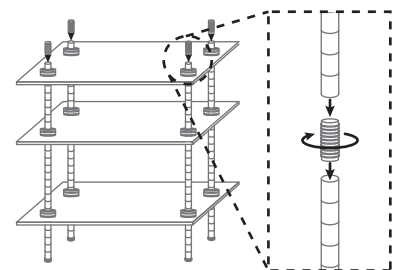

# STANDARD SHELF

STANDARD S: 8422305947460  
STANDARD L: 8422305947453

**!** Plan ahead. Build the shelves from bottom to top.

01

02

03

04

05

06

07

**COMBINATION POSSIBILITIES:**

**!** When building the KIT SHELVES, plan ahead and keep in mind the order of the shelves. Start from bottom to top.

STANDARD L + STANDARD L EXTENSION

WARDROBE STANDARD L WARDROBE