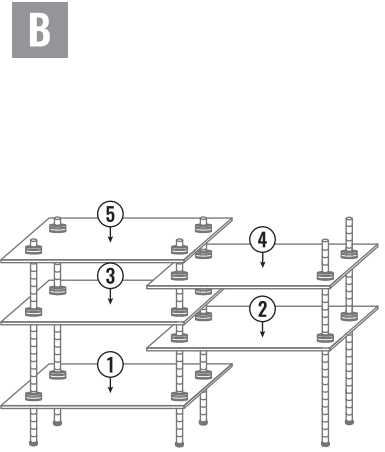

# STANDARD SHELF

STANDARD S: 8422305947460  
STANDARD L: 8422305947453

**!** Plan ahead. Build the shelves from bottom to top.

01

02

03

04

05

06

07

**COMBINATION POSSIBILITIES:**

**!** When building the KIT SHELVES, plan ahead and keep in mind the order of the shelves. Start from bottom to top.

STANDARD L + STANDARD L EXTENSION

WARDROBE STANDARD L WARDROBE