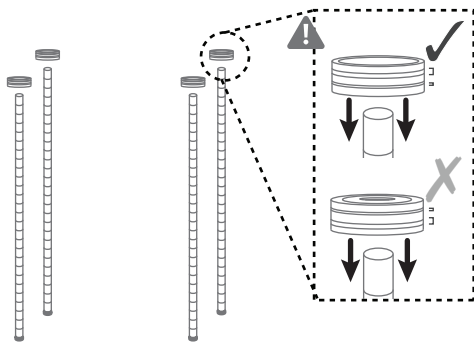

# STANDARD SHELF

STANDARD S: 8422305947460  
STANDARD L: 8422305947453

**!** Plan ahead. Build the shelves from bottom to top.

01

02

03

04

05

06

07

**COMBINATION POSSIBILITIES:**

**!** When building the KIT SHELVES, plan ahead and keep in mind the order of the shelves. Start from bottom to top.

STANDARD L + STANDARD L EXTENSION

WARDROBE STANDARD L WARDROBE