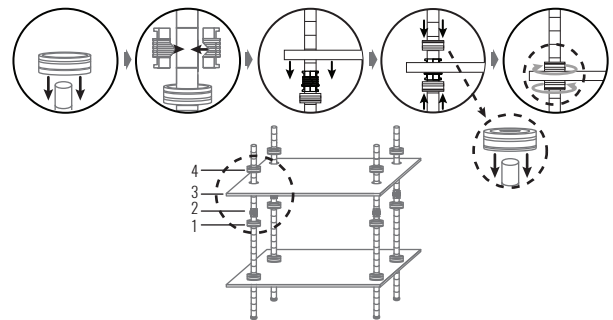

# STANDARD SHELF

STANDARD S: 8422305947460  
STANDARD L: 8422305947453

**!** Plan ahead. Build the shelves from bottom to top.

01

02

03

04

05

06

07

**COMBINATION POSSIBILITIES:**

**!** When building the KIT SHELVES, plan ahead and keep in mind the order of the shelves. Start from bottom to top.

STANDARD L + STANDARD L EXTENSION

WARDROBE STANDARD L WARDROBE