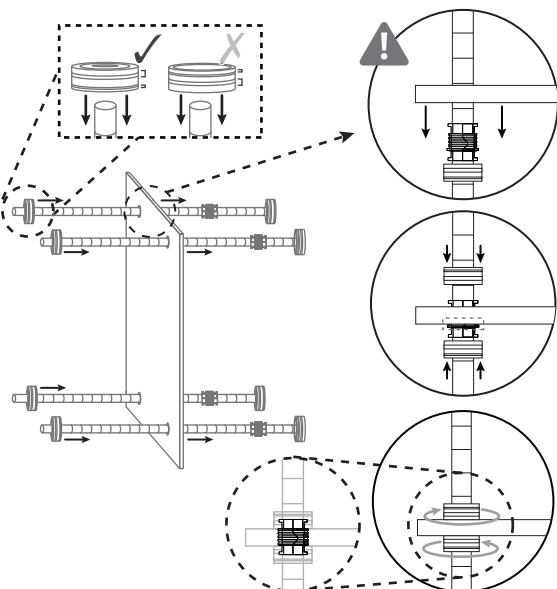

# STANDARD SHELF

STANDARD S: 8422305947460  
STANDARD L: 8422305947453

**!** Plan ahead. Build the shelves from bottom to top.

01

02

03

04

05

06

07

**COMBINATION POSSIBILITIES:**

**!** When building the KIT SHELVES, plan ahead and keep in mind the order of the shelves. Start from bottom to top.

STANDARD L + STANDARD L EXTENSION

WARDROBE STANDARD L WARDROBE