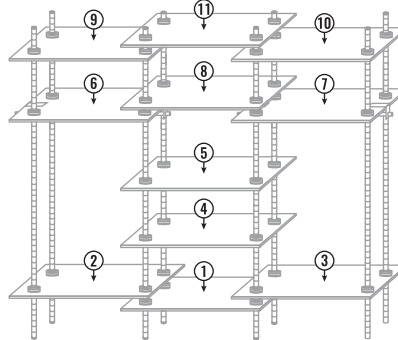

# STANDARD SHELF

STANDARD S: 8422305947460  
STANDARD L: 8422305947453

**!** Plan ahead. Build the shelves from bottom to top.

01

02

03

04

05

06

07

**COMBINATION POSSIBILITIES:**

**!** When building the KIT SHELVES, plan ahead and keep in mind the order of the shelves. Start from bottom to top.

STANDARD L + STANDARD L EXTENSION

WARDROBE STANDARD L WARDROBE

STANDARD STANDARD L STANDARD L EXTENSION

STANDARD DESK STANDARD S EXTENSION

STANDARD S WARDROBE STANDARD S EXTENSION

STANDARD STANDARD L STANDARD S EXTENSION

STANDARD L DESK STANDARD L EXTENSION

STANDARD L WARDROBE STANDARD L EXTENSION