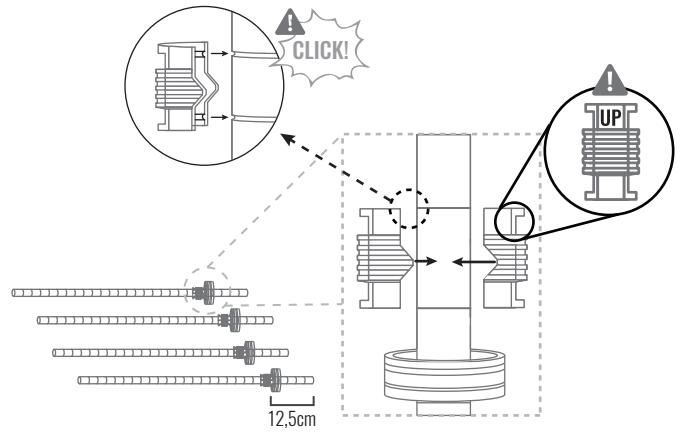

# STANDARD SHELF

STANDARD S: 8422305947460  
STANDARD L: 8422305947453

**!** Plan ahead. Build the shelves from bottom to top.

01

02

03

04

05

06

07

**COMBINATION POSSIBILITIES:**

**!** When building the KIT SHELVES, plan ahead and keep in mind the order of the shelves. Start from bottom to top.

STANDARD L + STANDARD L EXTENSION

WARDROBE STANDARD L WARDROBE