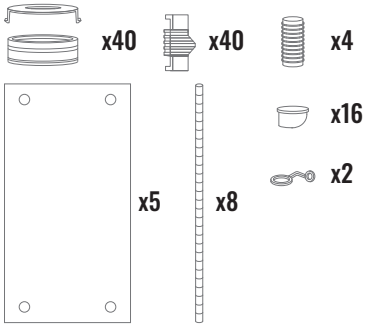

# STANDARD SHELF

STANDARD S: 8422305947460  
STANDARD L: 8422305947453

**!** Plan ahead. Build the shelves from bottom to top.

01

02

03

04

05

06

07

**COMBINATION POSSIBILITIES:**

**!** When building the KIT SHELVES, plan ahead and keep in mind the order of the shelves. Start from bottom to top.

STANDARD L + STANDARD L EXTENSION

WARDROBE STANDARD L WARDROBE

STANDARD STANDARD L STANDARD L EXTENSION

STANDARD DESK STANDARD S EXTENSION

STANDARD S WARDROBE STANDARD S EXTENSION

STANDARD STANDARD L STANDARD S EXTENSION

STANDARD L DESK STANDARD L EXTENSION

STANDARD L WARDROBE STANDARD L EXTENSION