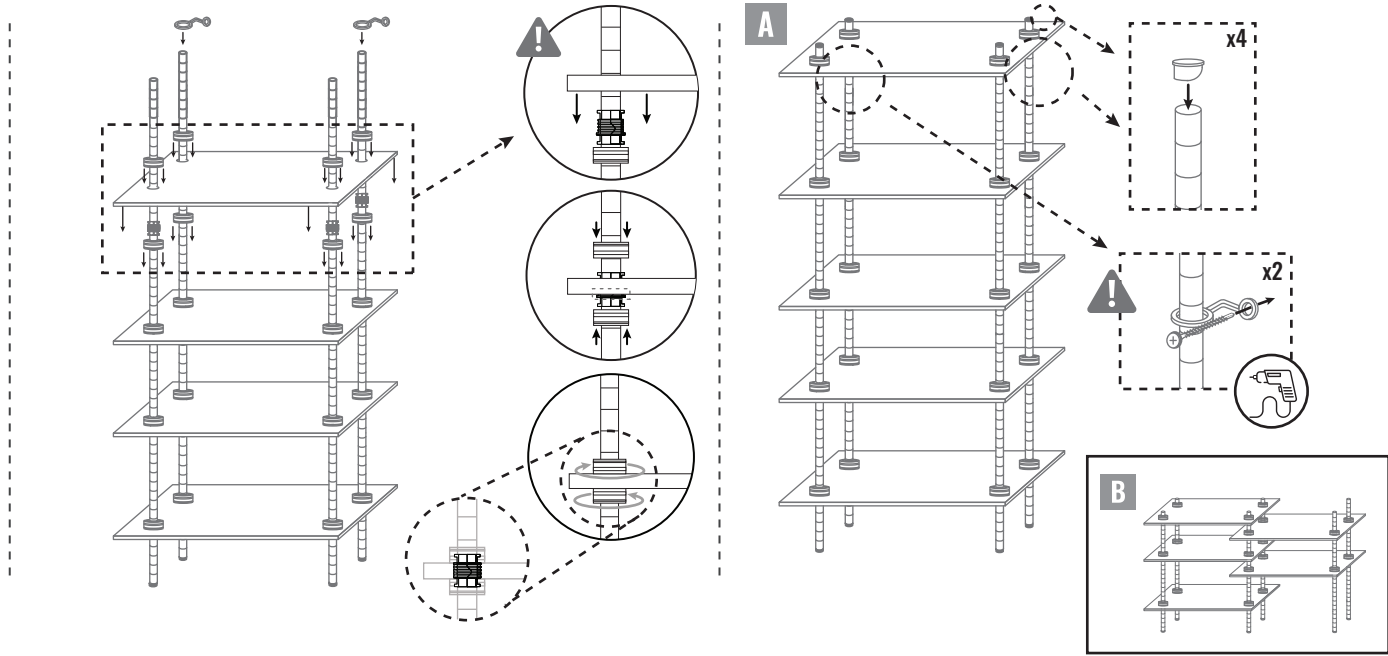

# STANDARD SHELF

STANDARD S: 8422305947460  
STANDARD L: 8422305947453

**!** Plan ahead. Build the shelves from bottom to top.

01

02

03

04

05

06

07

**COMBINATION POSSIBILITIES:**

**!** When building the KIT SHELVES, plan ahead and keep in mind the order of the shelves. Start from bottom to top.

STANDARD L + STANDARD L EXTENSION

WARDROBE STANDARD L WARDROBE