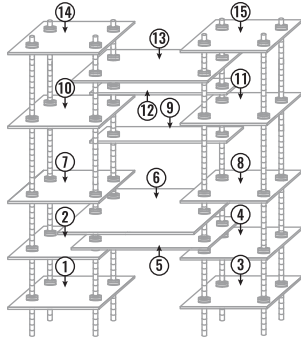

# STANDARD SHELF

STANDARD S: 8422305947460  
STANDARD L: 8422305947453

**!** Plan ahead. Build the shelves from bottom to top.

01

02

03

04

05

06

07

**COMBINATION POSSIBILITIES:**

**!** When building the KIT SHELVES, plan ahead and keep in mind the order of the shelves. Start from bottom to top.

STANDARD L + STANDARD L EXTENSION

WARDROBE STANDARD L WARDROBE

STANDARD STANDARD L STANDARD L EXTENSION

STANDARD DESK STANDARD S EXTENSION

STANDARD S WARDROBE STANDARD S EXTENSION

STANDARD STANDARD L STANDARD S EXTENSION

STANDARD L DESK STANDARD L EXTENSION

STANDARD L WARDROBE STANDARD L EXTENSION