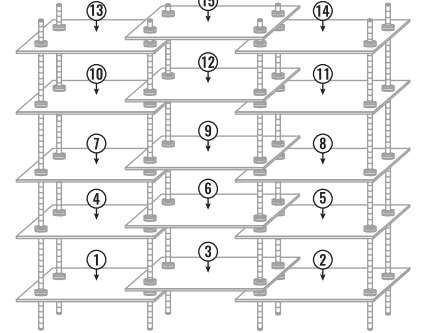

# STANDARD SHELF

STANDARD S: 8422305947460  
STANDARD L: 8422305947453

**!** Plan ahead. Build the shelves from bottom to top.

01

02

03

04

05

06

07

**COMBINATION POSSIBILITIES:**

**!** When building the KIT SHELVES, plan ahead and keep in mind the order of the shelves. Start from bottom to top.

STANDARD L + STANDARD L EXTENSION

WARDROBE STANDARD L WARDROBE

STANDARD STANDARD L STANDARD L EXTENSION

STANDARD DESK STANDARD S EXTENSION

STANDARD S WARDROBE STANDARD S EXTENSION

STANDARD STANDARD L STANDARD S EXTENSION

STANDARD L DESK STANDARD L EXTENSION

STANDARD L WARDROBE STANDARD L EXTENSION